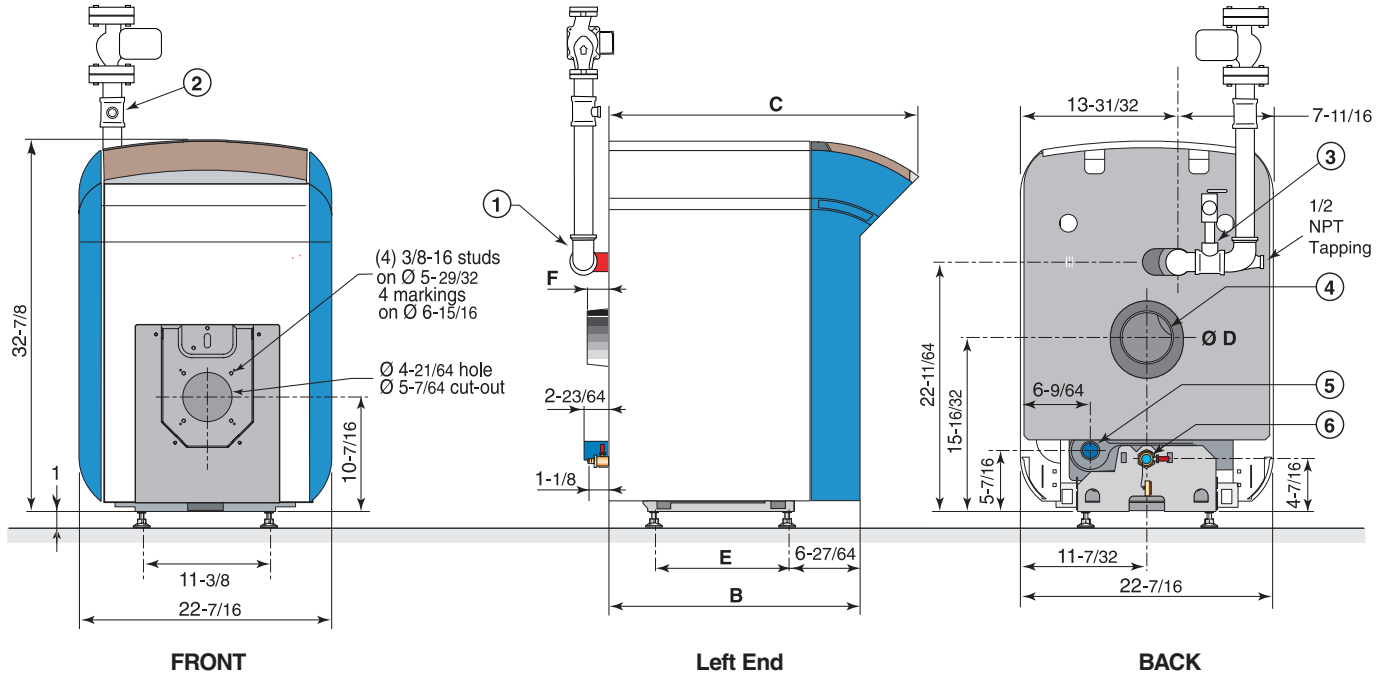

DIMENSIONS – OIL BOILERS

EUTECTIC EC-10

- 1 1-1/4 threaded supply
- 2 Tapping 1/4"
- 3 Relief valve 3/4"
- 4 Flue outlet \varnothing D
- 5 1-1/4 threaded return tapping
- 6 1/2" drain outlet

	B	C	\varnothing D	E	F
EC-13	22-1/4	26-31/32	5	11-13/16	1-31/32
EC-14	27	31-31/32	5	16-13/16	1-31/32
EC-15	32-1/4	36-31/32	5	21-13/16	1-31/32
EC-16	37-1/4	41-31/32	6	26-13/16	3-29/32