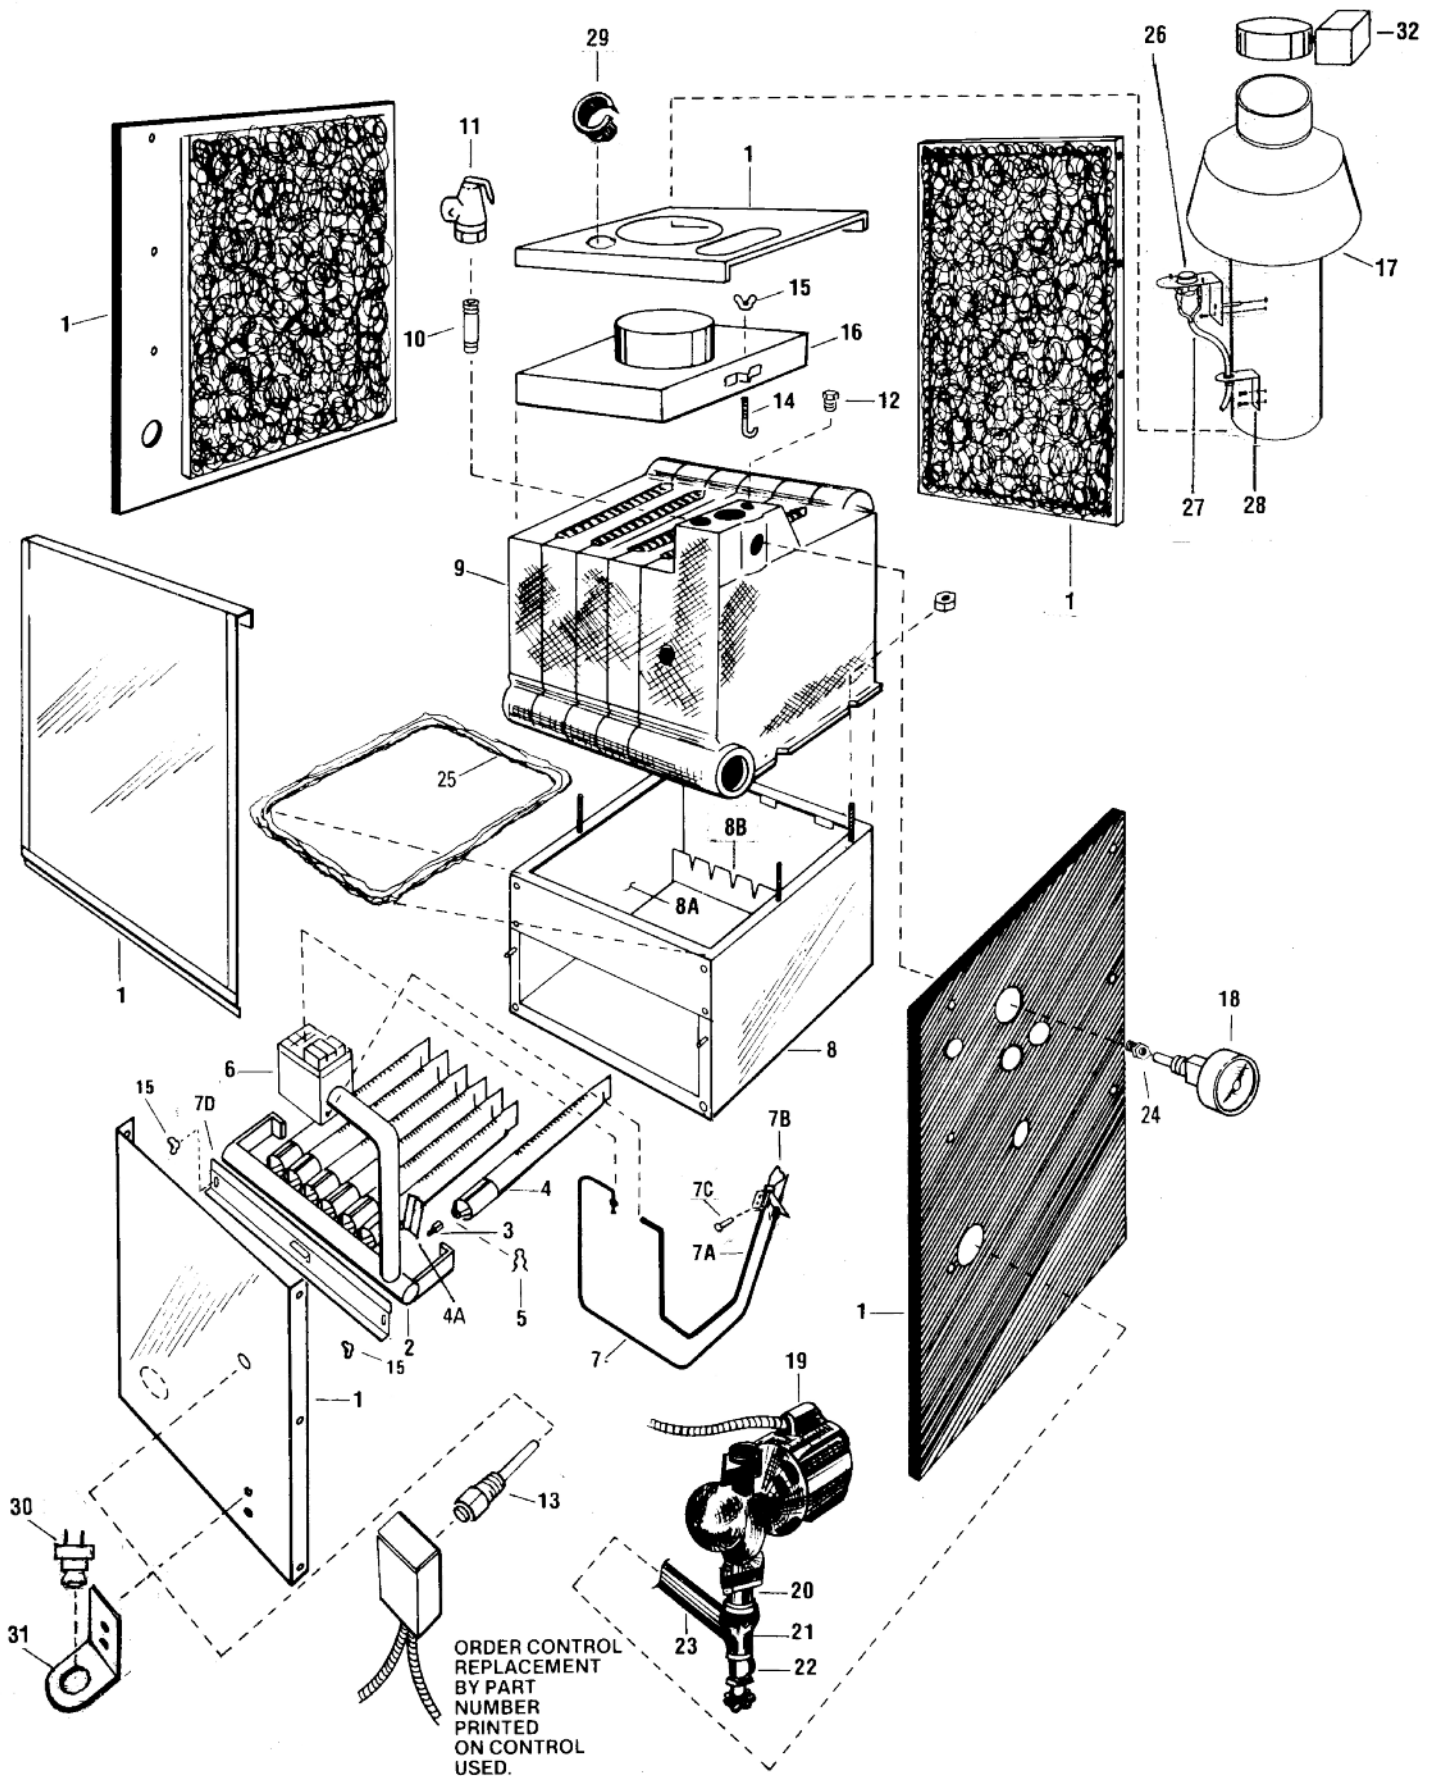

PUBLICATION NO. GG-10PL
Printed in U.S.A. 1110
Part no. 41-1818

HONEYWELL IID CONTROLS

GALAXY - GG SERIES

Intermittent Ignition (IID) Parts List

PILOT LIGHTER BOX
Mounts on jacket

GAS VALVE

HONEYWELL IID CONTROL SYSTEM	SLANT/FIN PART NO.	APPLICATION
Electric ignition pilot Honeywell Q345A - natural gas Honeywell Q345A - propane gas	411612 411857	All natural gas boiler sizes All propane gas boiler sizes
Pilot orifice Natural gas Propane gas	410542 410524	All natural gas boiler sizes All propane gas boiler sizes
Gas valve - natural gas: Honeywell VR8204A, 1/2" x 3/4" Honeywell VR8304M, 1/2" x 3/4" Honeywell VR8304M, 3/4" x 3/4" Honeywell VR8440M, 1/2" x 3/4"	411864 411927 411929 411715	GG-75 through GG-175 GG-200 through GG-325 GG-350H through GG-399H GG-75 through GG-399H
Gas valve - L.P. propane gas: Honeywell VR8304M 1/2" x 3/4"	411928	All propane gas boiler sizes
Ignition model - natural gas: Honeywell S8600F-1000 or Ignition model - natural gas: Honeywell S8600M-3001	411873 411807	All natural gas boiler sizes All natural gas boiler sizes
Ignition model - L.P. propane gas: Honeywell S8670E-1007 or Ignition model - L.P. propane gas: Honeywell S8600M-31013 or Ignition model - L.P. propane gas: Honeywell S8600H-3002	411947 411872 412808	All propane gas boiler sizes All propane gas boiler sizes All propane gas boiler sizes
Ignition wire	411874	All boiler sizes