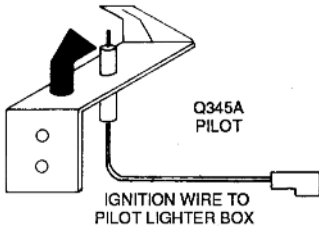

PUBLICATION NO. GG-10PL
Printed in U.S.A. 1110
Part no. 41-1818

HONEYWELL IID CONTROLS

GALAXY - GG SERIES

Intermittent Ignition (IID) Parts List

PILOT LIGHTER BOX
Mounts on jacket

GAS VALVE

HONEYWELL IID CONTROL SYSTEM	SLANT/FIN PART NO.	APPLICATION
Electric ignition pilot Honeywell Q345A - natural gas Honeywell Q345A - propane gas	411612 411857	All natural gas boiler sizes All propane gas boiler sizes
Pilot orifice Natural gas Propane gas	410542 410524	All natural gas boiler sizes All propane gas boiler sizes
Gas valve - natural gas: Honeywell VR8204A, 1/2" x 3/4" Honeywell VR8304M, 1/2" x 3/4" Honeywell VR8304M, 3/4" x 3/4" Honeywell VR8440M, 1/2" x 3/4"	411864 411927 411929 411715	GG-75 through GG-175 GG-200 through GG-325 GG-350H through GG-399H GG-75 through GG-399H
Gas valve - L.P. propane gas: Honeywell VR8304M 1/2" x 3/4"	411928	All propane gas boiler sizes
Ignition model - natural gas: Honeywell S8600F-1000 or Ignition model - natural gas: Honeywell S8600M-3001	411873 411807	All natural gas boiler sizes All natural gas boiler sizes
Ignition model - L.P. propane gas: Honeywell S8670E-1007 or Ignition model - L.P. propane gas: Honeywell S8600M-31013 or Ignition model - L.P. propane gas: Honeywell S8600H-3002	411947 411872 412808	All propane gas boiler sizes All propane gas boiler sizes All propane gas boiler sizes
Ignition wire	411874	All boiler sizes