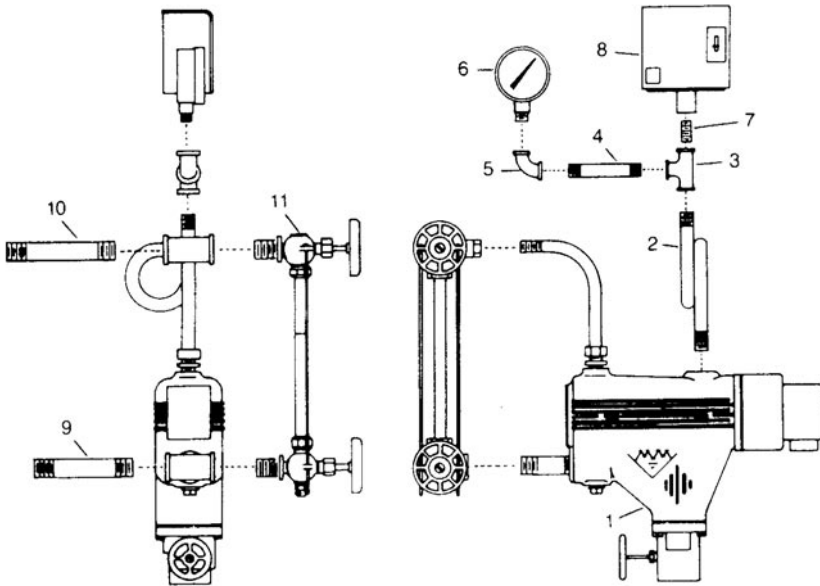

STEAM CONTROLS ASSEMBLY AND PARTS LIST

WHEN EQUIPPED WITH McDONNELL & MILLER L.W.C.O.