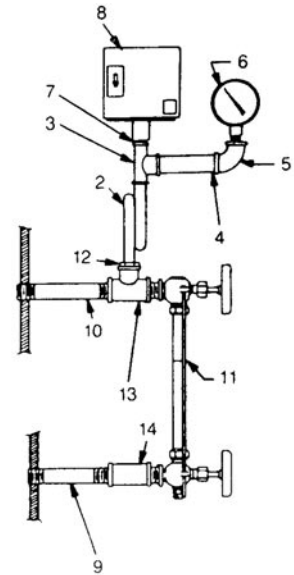

WHEN EQUIPPED WITH ELECTRONIC L.W.C.O.