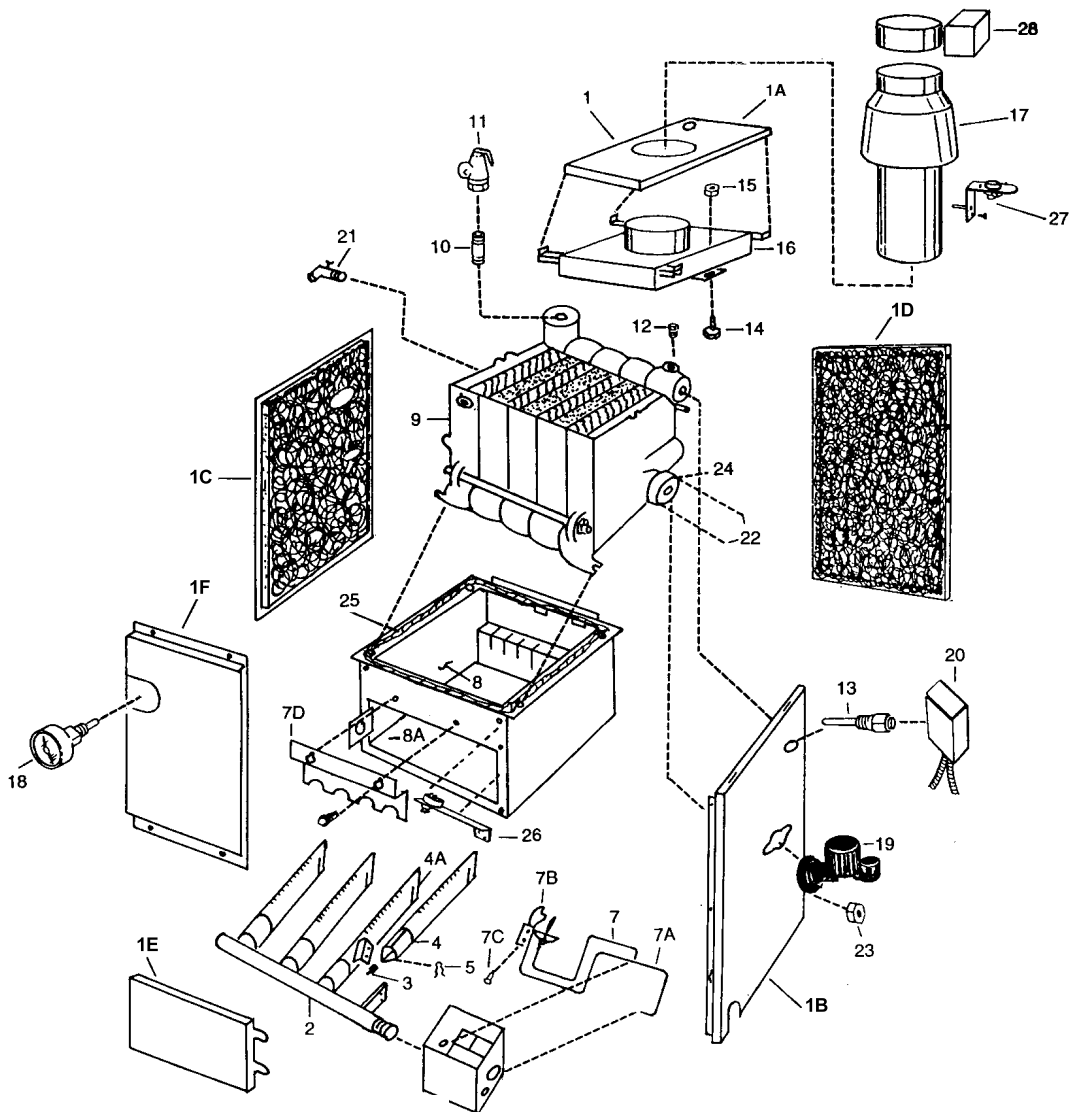

SENTINEL SERIES Intermittent Ignition (IID) Parts List

Ignition Control
(mounts on jacket)