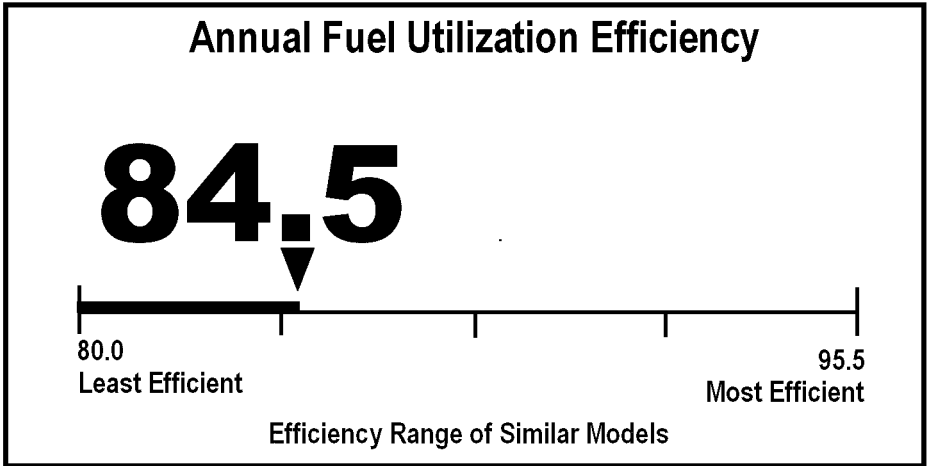

ENERGYGUIDE

Boiler - Natural Gas
(or L.P. Propane if
so equipped)

Slant/Fin Corporation
Model(s) VHS-30 EP

- Efficiency range based only on natural gas boilers.
- For more information, visit www.ftc.gov/appliances